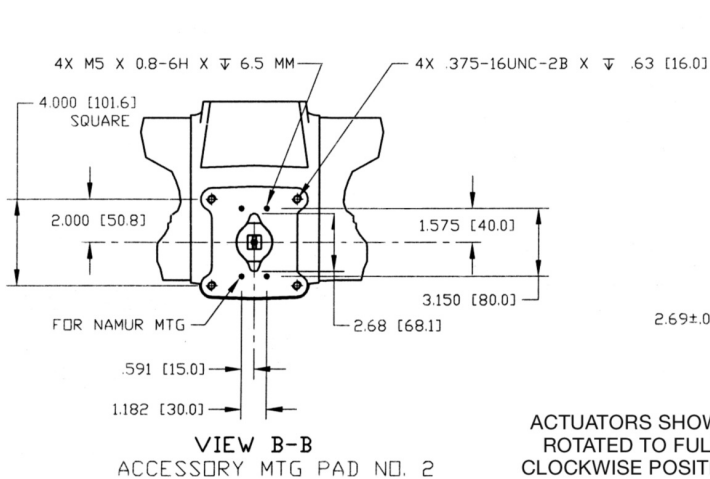

Dimensions – (Pneumatic) In.

M3(HW) Override

Spring-Return Actuators

CBAX30-SRX-M3(HW)

Actuator Model	A
CBA 730-SRX-M3HW	7.69
CBA 830-SRX-M3HW	8.69
CBA 930-SRX-M3HW	9.69
CBA 1030-SRX-M3HW	11.00

ACTUATORS SHOWN ROTATED TO FULL CLOCKWISE POSITION

Note: Not Certified dimensional drawings. Such drawings available on request. Contact factory with correct model designation and serial number. All dimensions are expressed in inches.

BETTIS™

EMERSON™

Data sheet