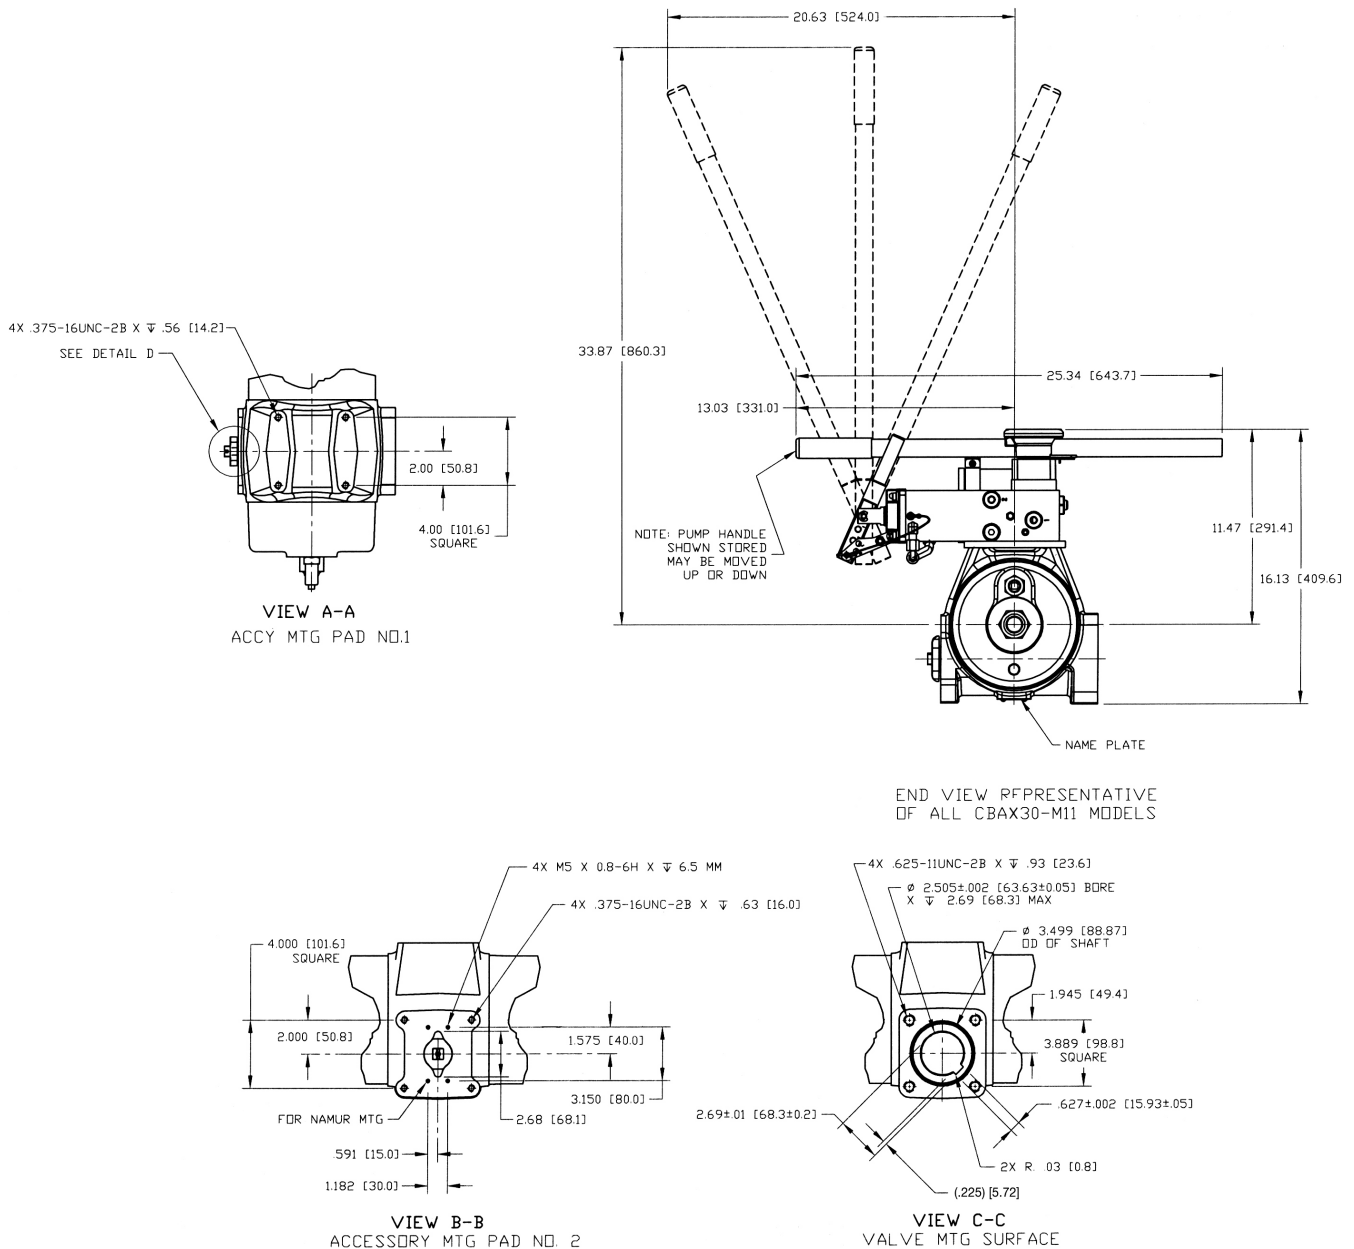

Data sheet

Sheet No.: C3PI 3.01 RevB

Date: August 2010

CBA-300 Series

Dimensions – (Pneumatic) In.

Double-Acting Actuators CBAX30

ACTUATORS SHOWN ROTATED TO FULL CLOCKWISE POSITION

Actuator Model	A	B
CBA 730	7.63	3.00
CBA 830	8.63	3.50
CBA 930	9.63	4.00
CBA 1030	10.88	4.50

Note: Not Certified dimensional drawings. Such drawings available on request. Contact factory with correct model designation and serial number. All dimensions are expressed in inches.

BETTIS™

EMERSON™

Data sheet

Dimensions – (Pneumatic) In.

M11 Override
Spring-Return Actuators
CBAX30-SRX-M11

Note: Not Certified dimensional drawings. Such drawings available on request.
 Contact factory with correct model designation and serial number.
 All dimensions are expressed in inches.