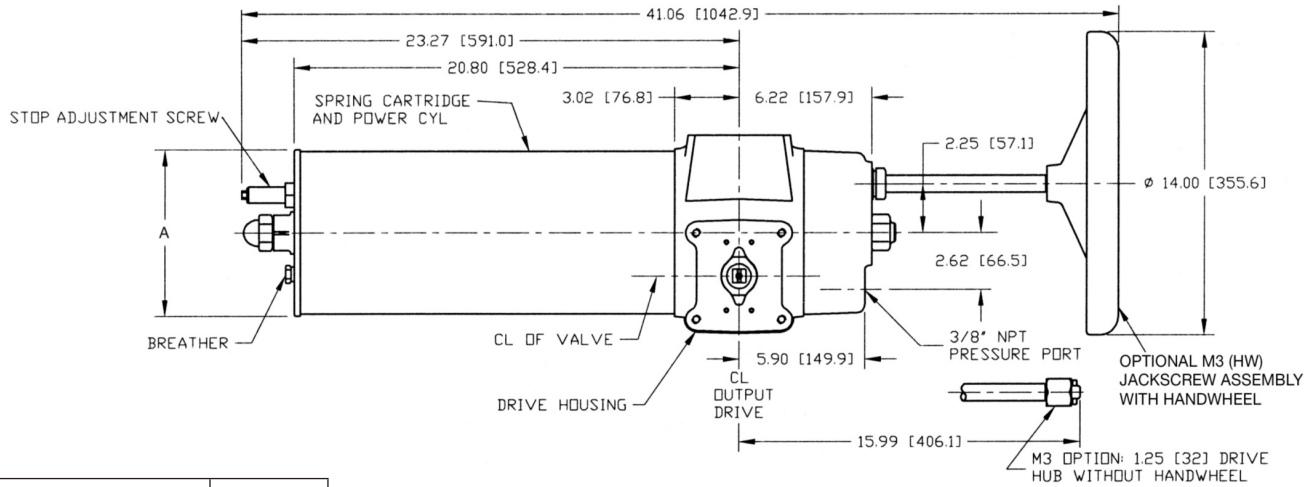

Dimensions – (Pneumatic) In.

M3(HW) Override

Spring-Return Actuators

CBAX30-SRX-M3(HW)

Actuator Model	A
CBA 730-SRX-M3HW	7.69
CBA 830-SRX-M3HW	8.69
CBA 930-SRX-M3HW	9.69
CBA 1030-SRX-M3HW	11.00

ACTUATORS SHOWN ROTATED TO FULL CLOCKWISE POSITION