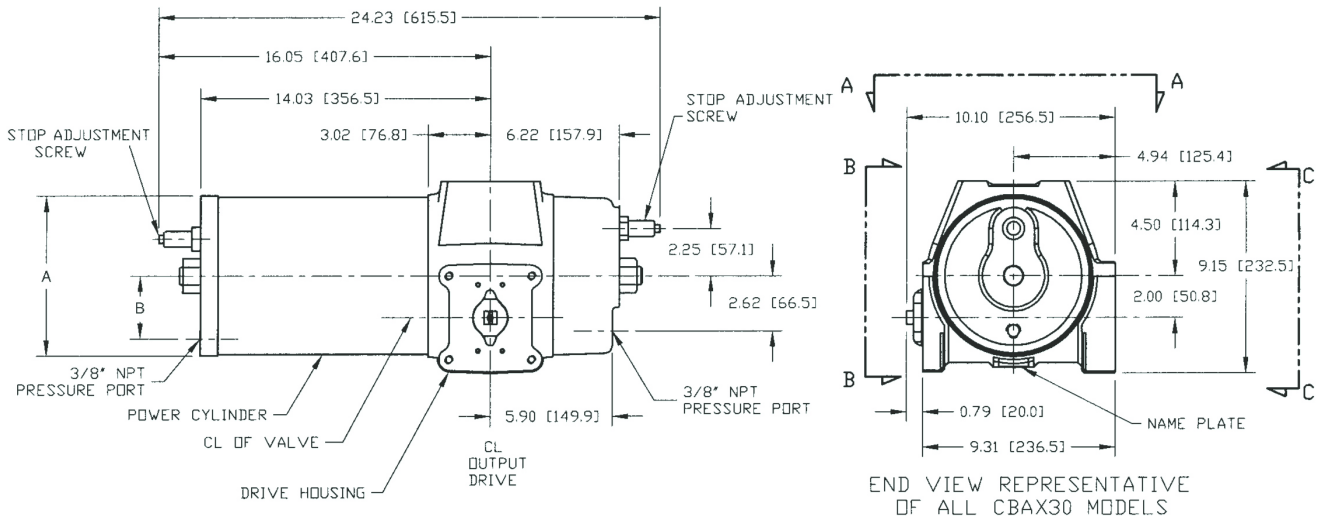

Data sheet

Sheet No.: C3PI 3.01 RevB

Date: August 2010

CBA-300 Series

Dimensions – (Pneumatic) In.

Double-Acting Actuators CBAX30

ACTUATORS SHOWN ROTATED TO FULL CLOCKWISE POSITION

Actuator Model	A	B
CBA 730	7.63	3.00
CBA 830	8.63	3.50
CBA 930	9.63	4.00
CBA 1030	10.88	4.50