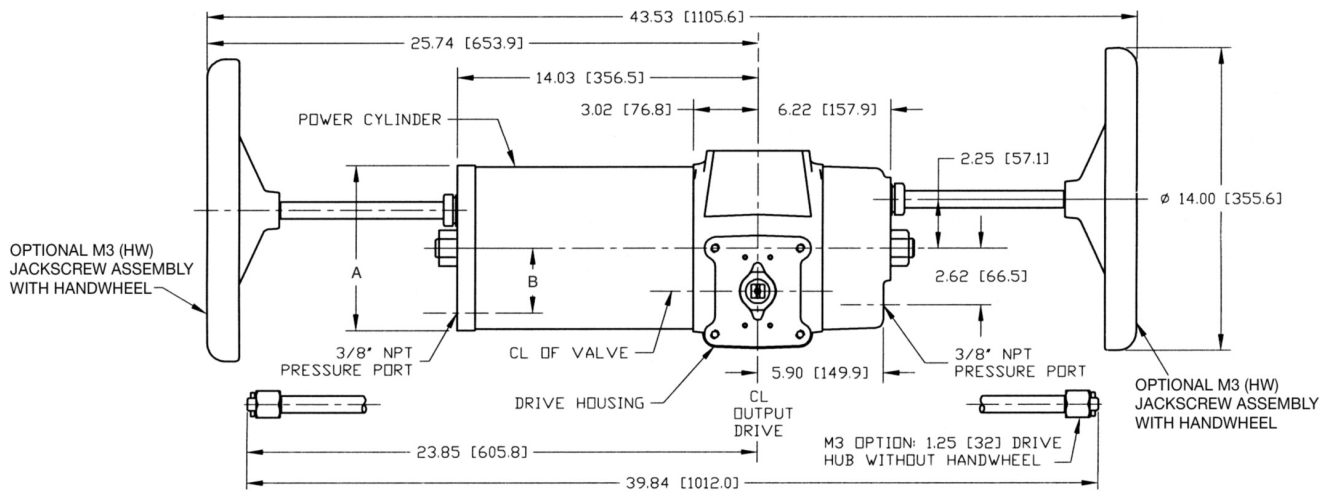

Data sheet

Sheet No.: C3PI 3.03 RevB

Date: August 2010

CBA-300 Series

Dimensions – (Pneumatic) In.

M3(HW) Override
Double-Acting Actuators
CBAX30-M3(HW)

Actuator Model	A	B
CBA 730-M3HW	7.63	3.00
CBA 830-M3HW	8.63	3.50
CBA 930-M3HW	9.63	4.00
CBA 1030-M3HW	10.88	4.50

Note: Not Certified dimensional drawings. Such drawings available on request.
Contact factory with correct model designation and serial number.
All dimensions are expressed in inches.

BETTIS™

www.emerson.com/bettis

Copyright © Emerson. The information in this document is subject to change without notice.

Updated data sheets can be obtained from our website www.emerson.com/bettis or from your nearest Actuation Technologies Center:

America's: +1 281 477 4100 (fax 477 2809) Europe: +36 22 53 09 50 (fax +36 22 54 37 00) Asia/Pacific: +65 650 14 600 (fax +65 626 80 028)

EMERSON™