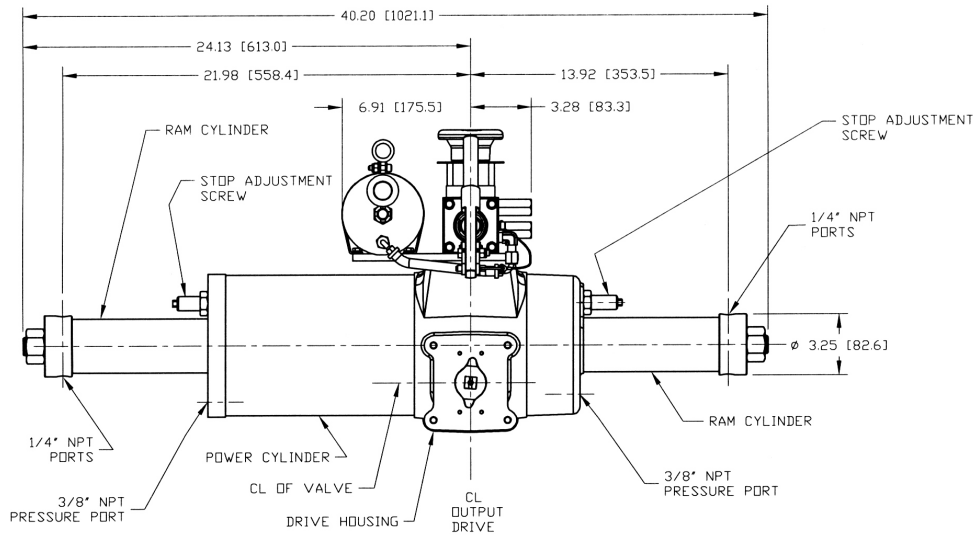

Sheet No.: C3PI 3.05 RevB

Date: August 2010

CBA-300 Series

Dimensions – (Pneumatic) In.

M11 Override

Double-Acting Actuators

CBAX30-M11

ACTUATORS SHOWN ROTATED TO FULL CLOCKWISE POSITION