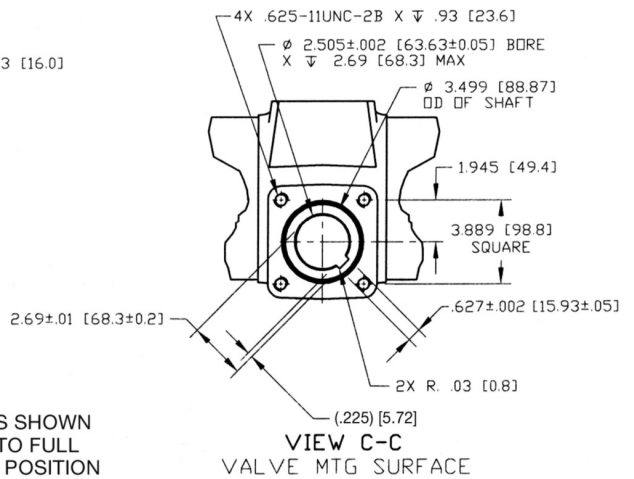

Dimensions – (Pneumatic) In.

M3(HW) Override

Spring-Return Actuators

CBAX30-SRX-M3(HW)

Actuator Model	A
CBA 730-SRX-M3HW	7.69
CBA 830-SRX-M3HW	8.69
CBA 930-SRX-M3HW	9.69
CBA 1030-SRX-M3HW	11.00

ACTUATORS SHOWN ROTATED TO FULL CLOCKWISE POSITION

Note: Not Certified dimensional drawings. Such drawings available on request. Contact factory with correct model designation and serial number. All dimensions are expressed in inches.

BETTIS™

EMERSON™

Data sheet